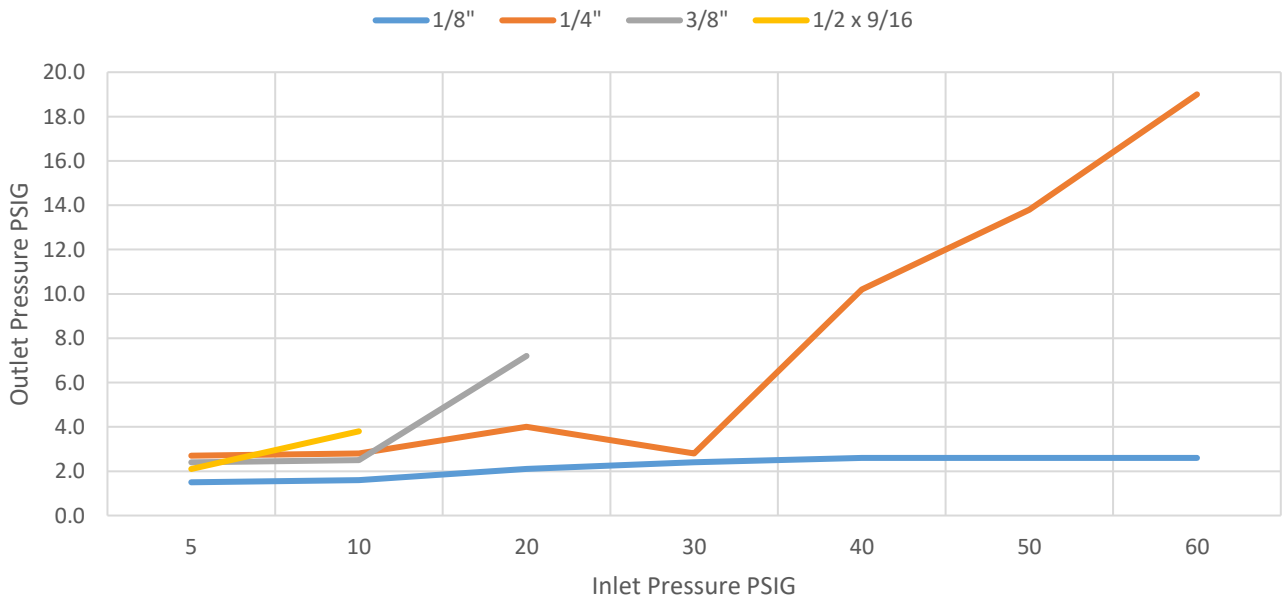

NGR02 7" w.c. Relief Curve - Lever Disconnect

NGR02 14" w.c. Relief Curve - Lever Disconnect

NGR02 1 PSIG Relief Curve - Lever Disconnect

NGR02 2 PSIG Relief Curve - Lever Disconnect

NGR02 5 PSIG Relief Curve - Lever Disconnect